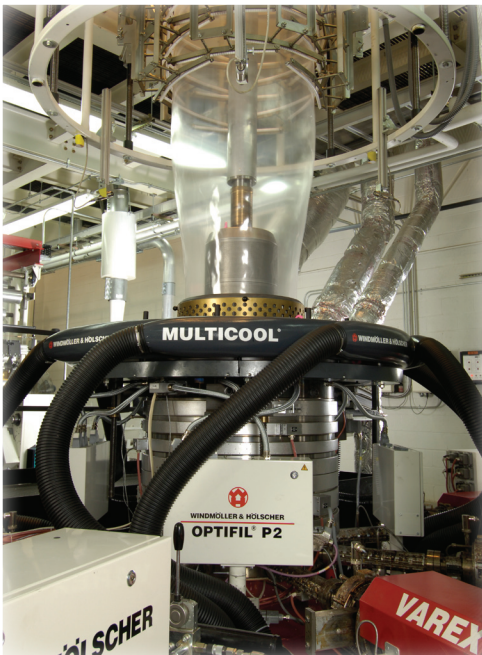

Charter Films Superior in Every Way

In 1998, Charter Films of Superior, WI, made the conscious decision to build an advanced facility to provide the best possible film that is available in the world today. They started with a staff of 8. Today, through a commitment to growth and excellence, Charter Films employs over 100 people and is consistently on the leading edge of innovation attracting new customers worldwide.

Charter remains the only company in North America with blown film extrusion equipment exclusively from Windmoeller & Hoelscher, and we are proud to be their partner.

*Chris Trapp
CEO and Co-Founder of Charter Films*

WINDMOELLER & HOELSCHER CORPORATION

23 New England Way | Lincoln, RI | 02865
Tel: 800.854.8702 • Fax: 401.333.6491
info@whcorp.com • www.whcorp.com

GERMAN DESIGN, AMERICAN ATTITUDE